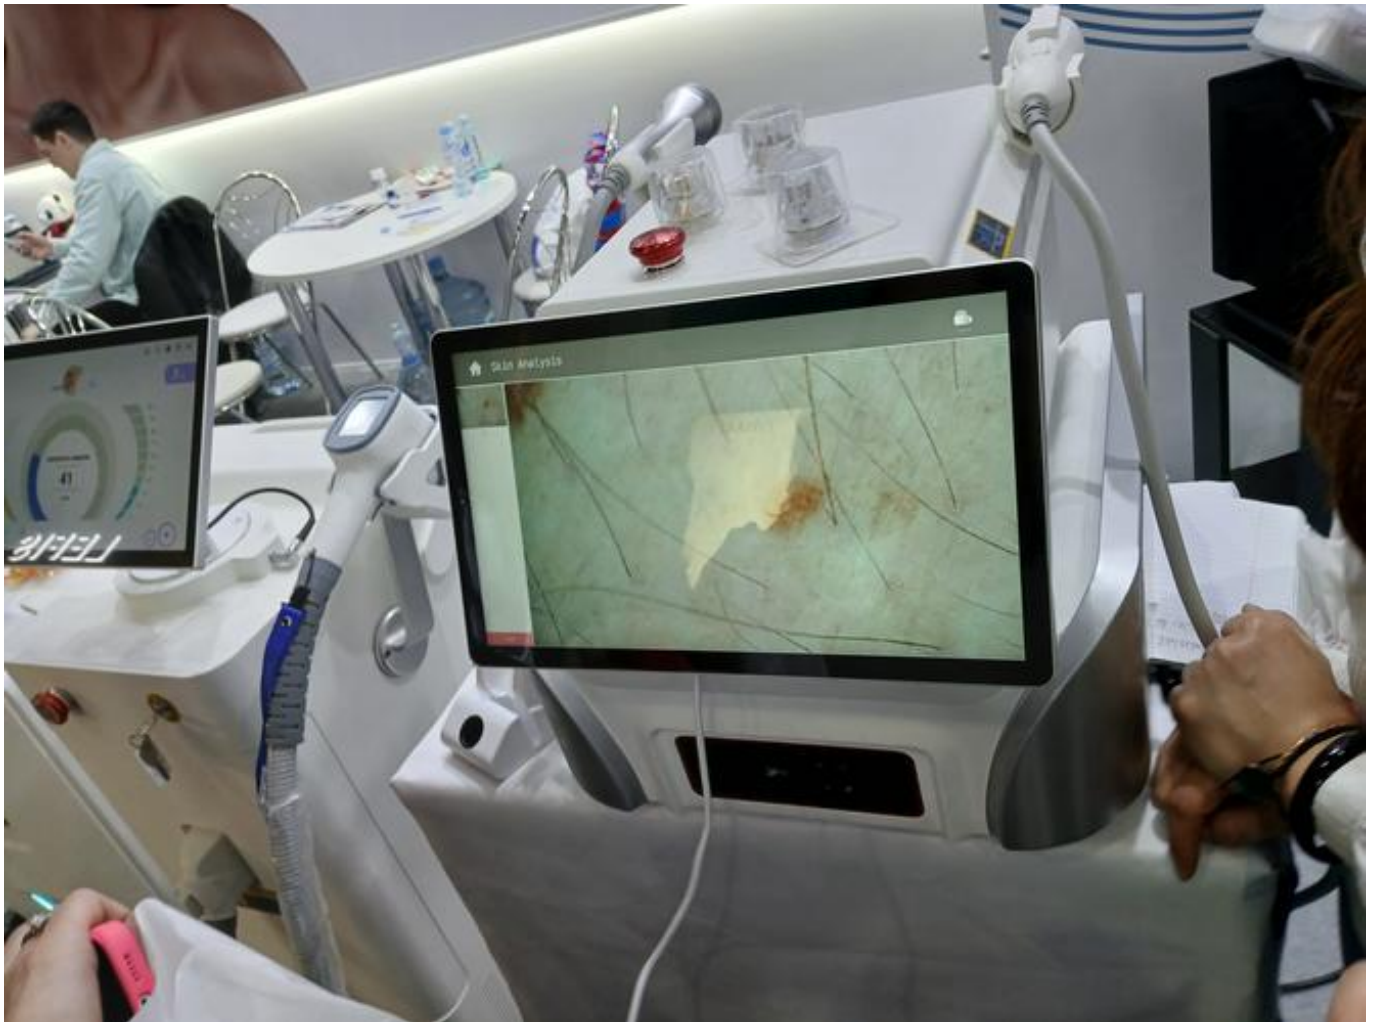

Website **ROMSHI.COM** | +7(918)0110234 in Whats App, Telergam

DIODE LASER SUPPLIER FROM CHINA

ADVANCED HAIR REMOVAL EQUIPMENT MAKER

Beijing-based diode laser manufacturer for hair removal solutions. Vertical and portable options shipped globally at factory prices.

See our laser epilation machines from the manufacturer - scan QR.