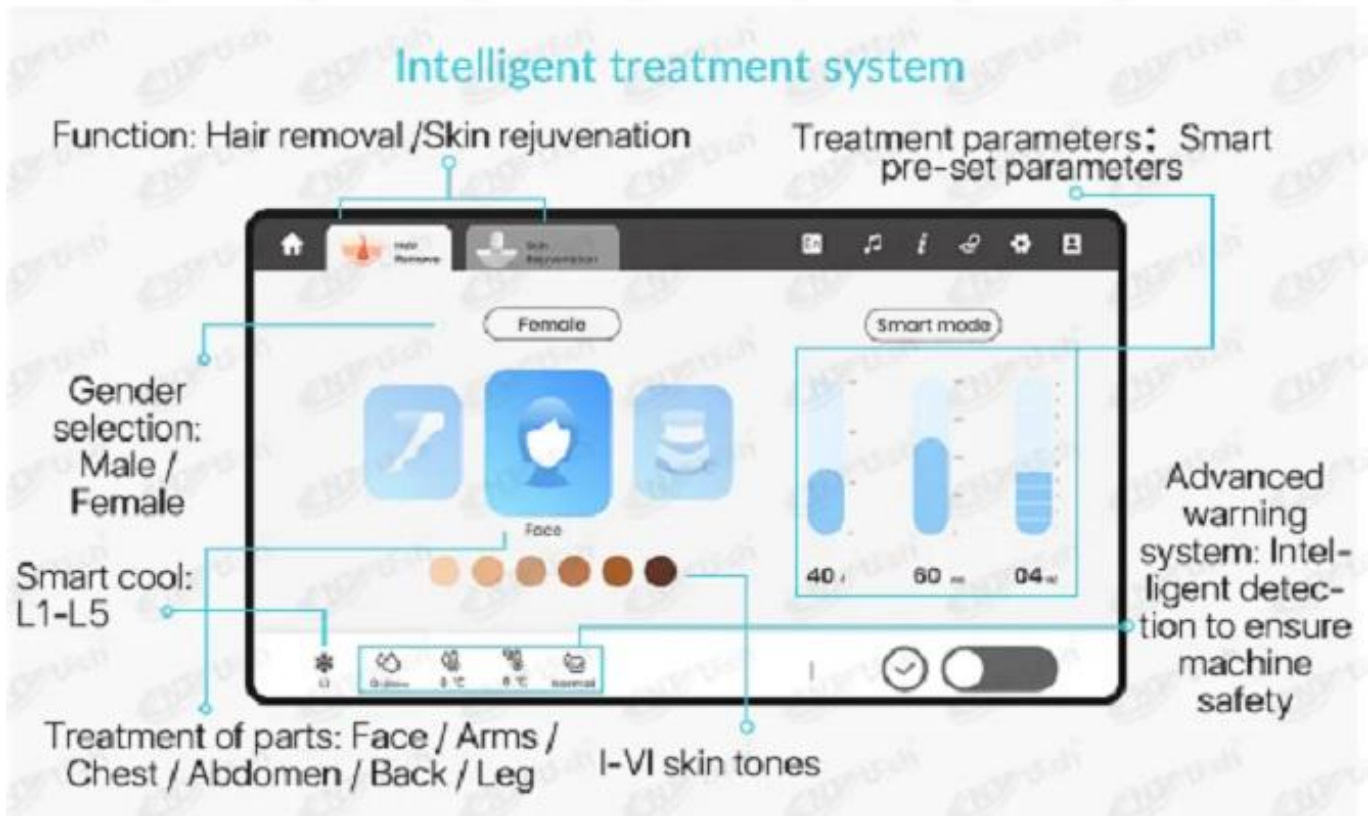

DIODE LASER SUPPLIER FROM CHINA

CUSTOM BUILT HAIR LASER MACHINES

Complete source for cosmetic laser parts and knowledge: ROMSHI.COM

The ultimate guide to diode hair removal lasers - just scan.