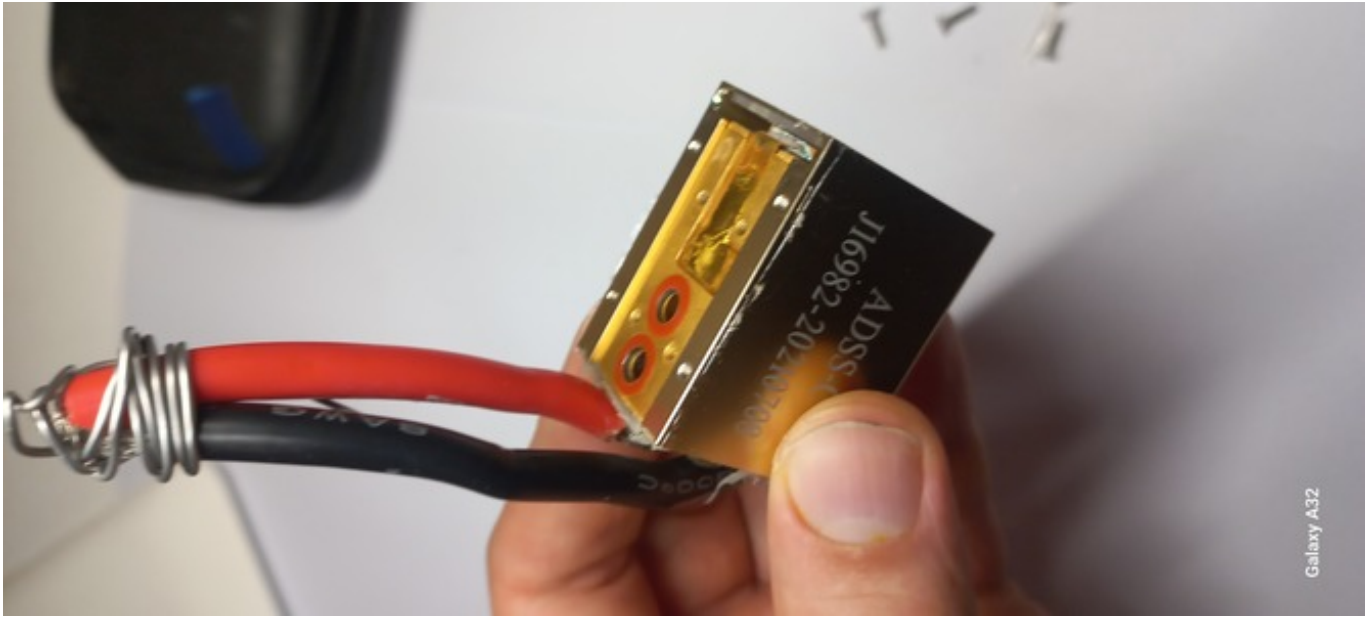

## REPLACEMENT DIODE MODULE FOR HAIR REMOVAL DIODE LASER DEVICE

Often, the diode laser handle fails: the laser does not work, and the sensations disappear. Sometimes it can be recognized visually by looking out the window.